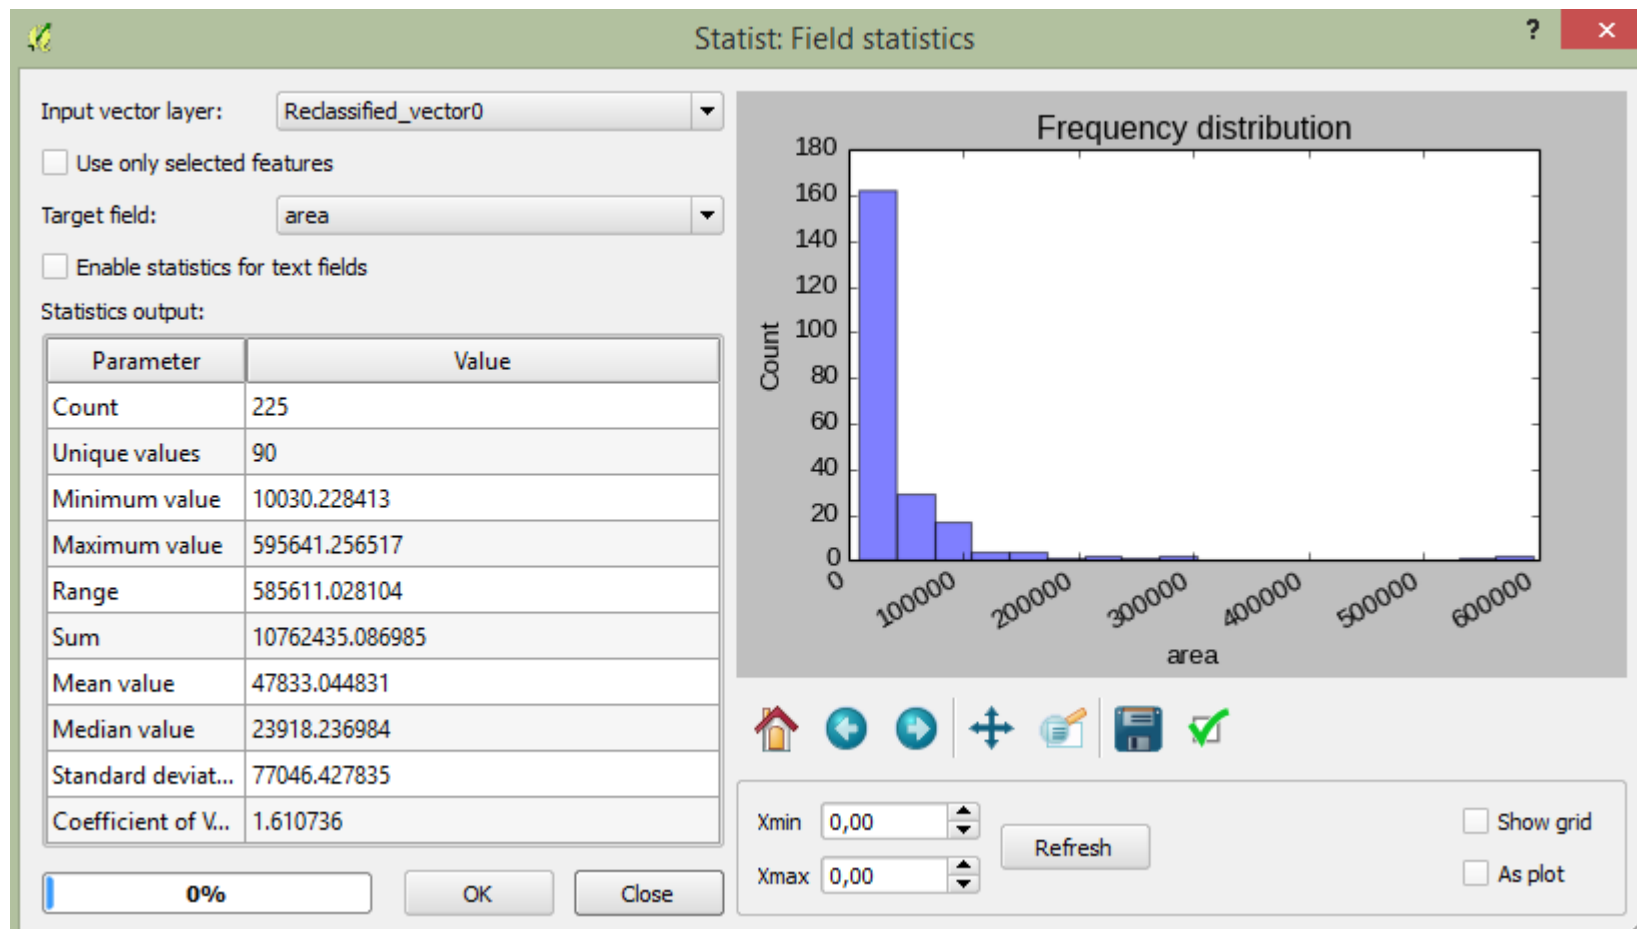

## STUDY AREA : BELIZON

## Deforestation vector between 2006-2012

# Weighted area frequency between 2000–2012/2006–2012