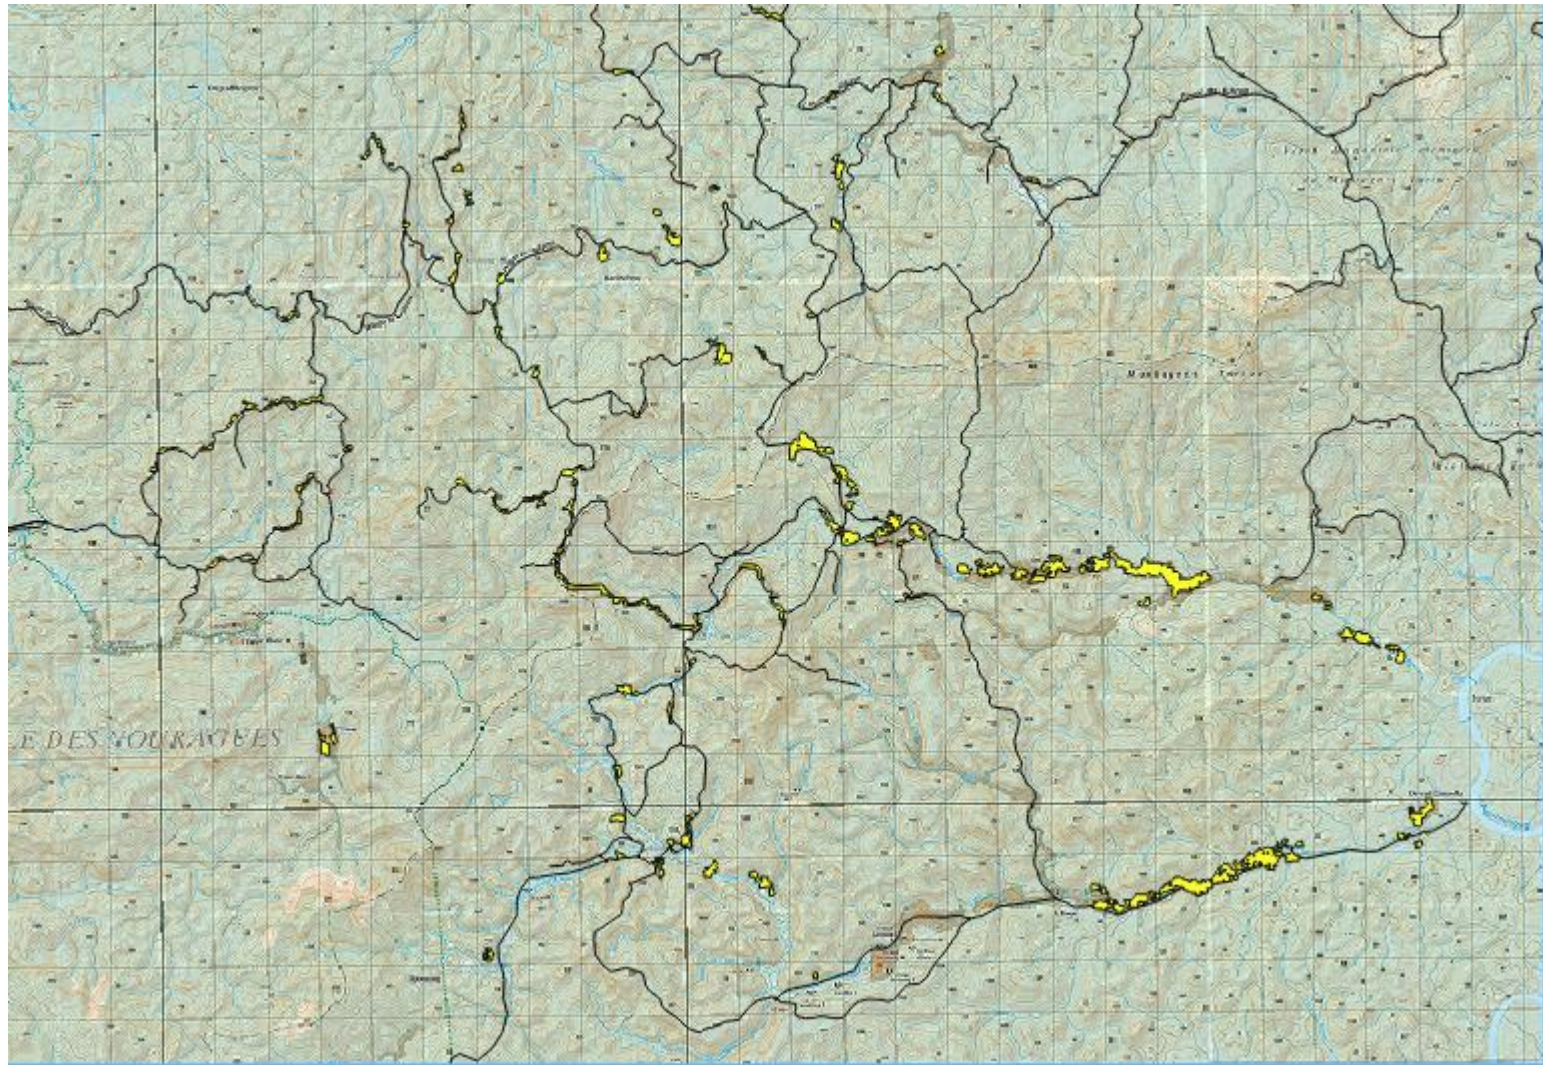

## STUDY AREA : BELIZON

# DEFORESTATION BETWEEN 2000–2012

## Deforestation vector between 2006-2012