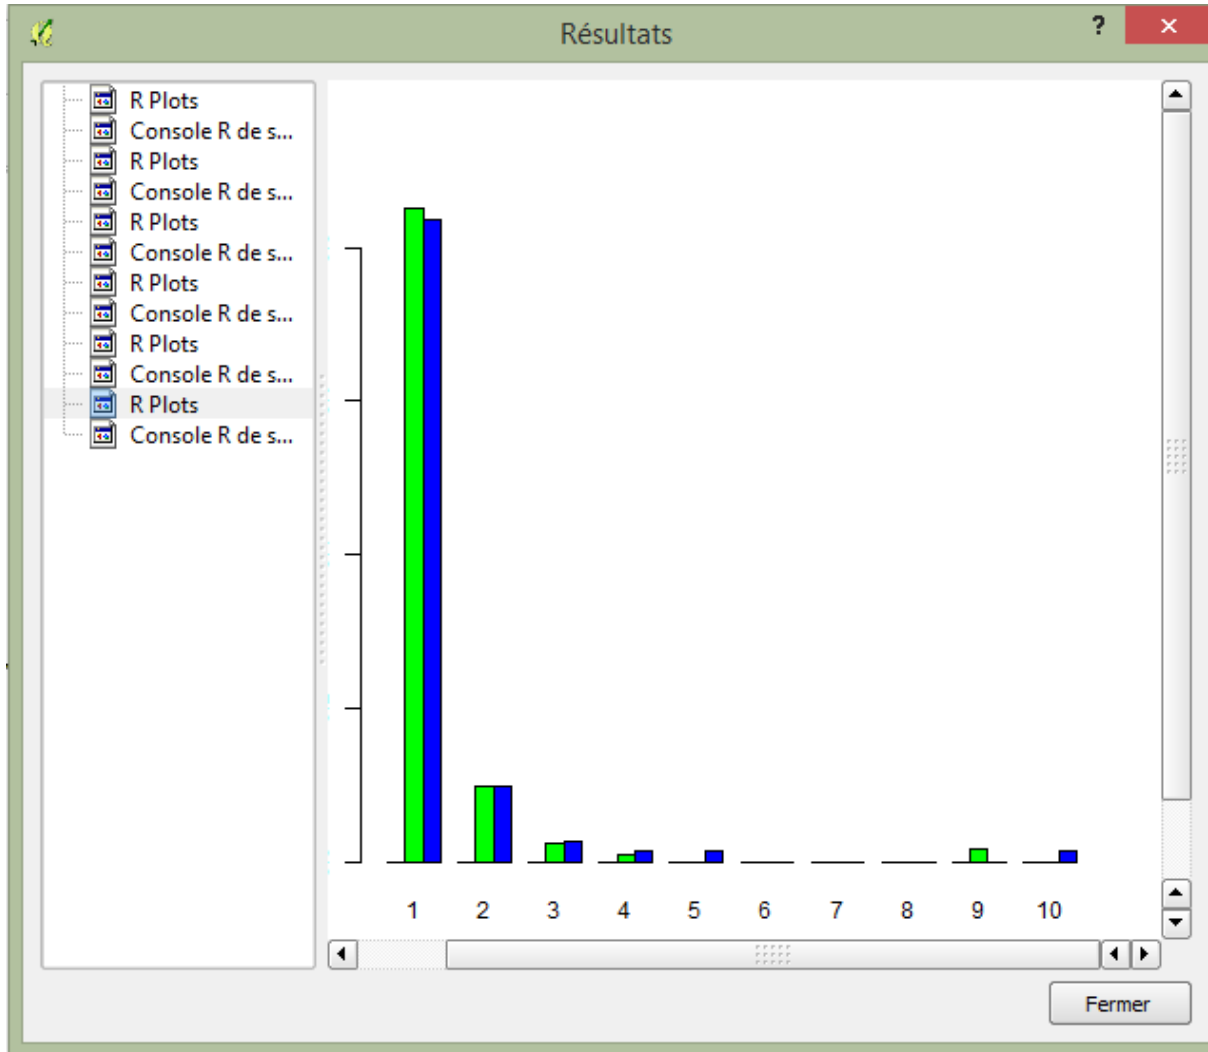

FREQUENCY BETWEEN 2000-2012/2006-2012