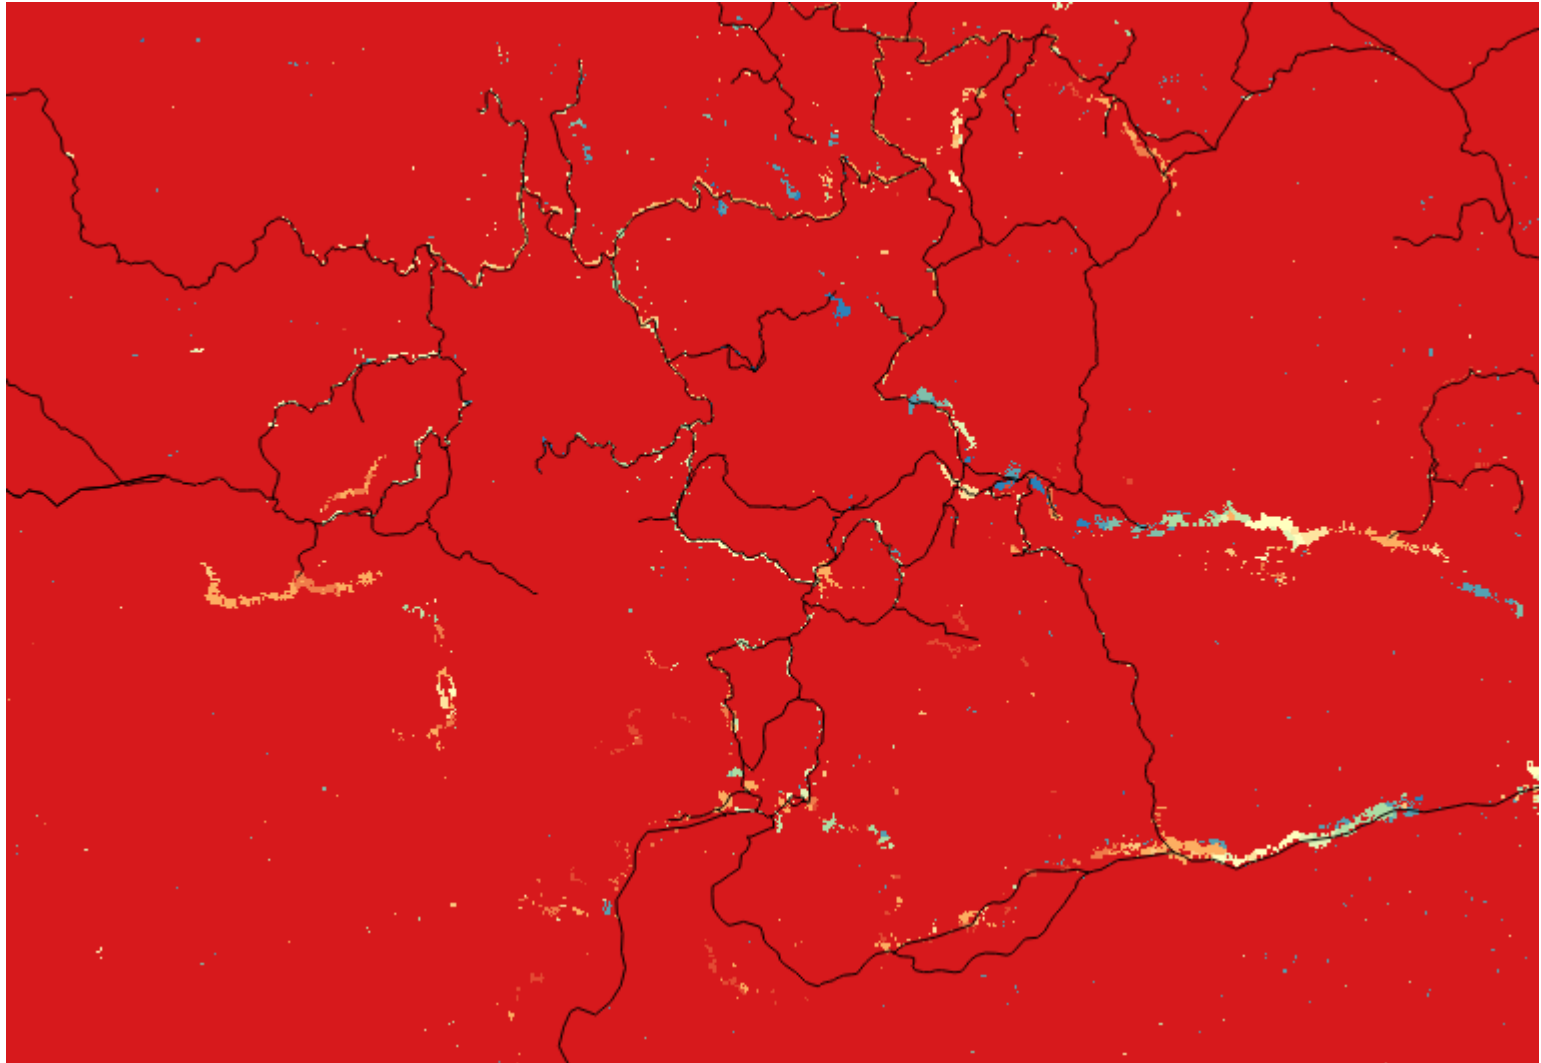

REDD+

Analysing and modelling deforestation

ONF GUYANE – Gaëlle VERGER

## STUDY AREA : BELIZON

# DEFORESTATION BETWEEN 2000–2012

## Deforestation vector between 2006-2012