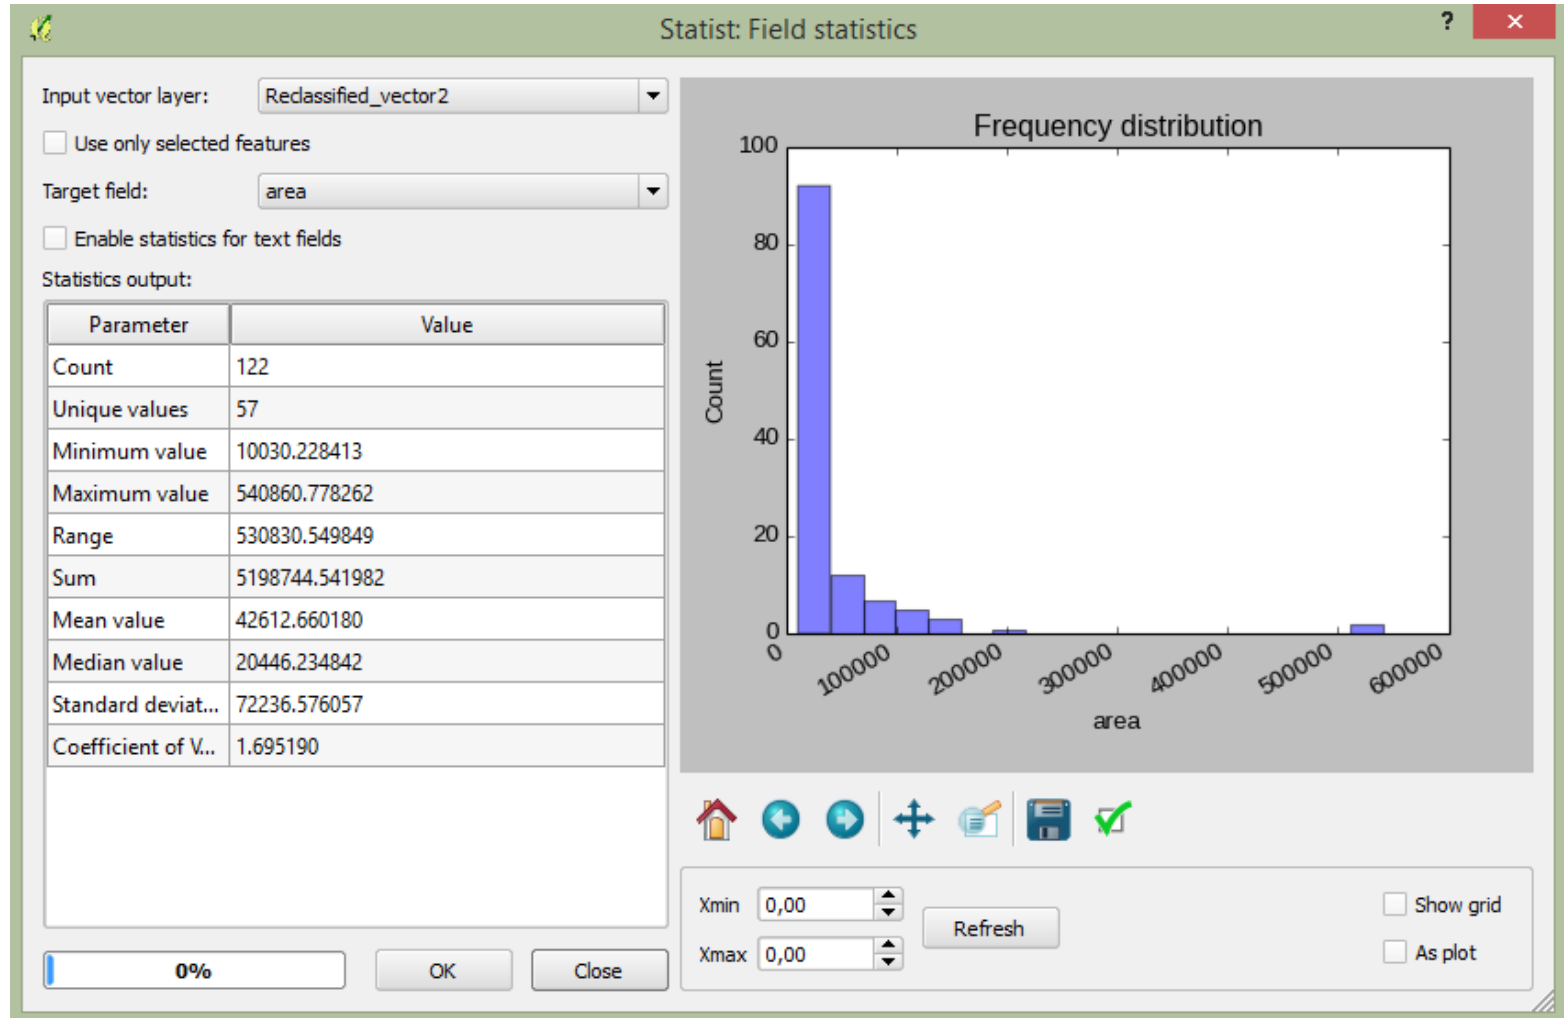

DEFORESTATION BETWEEN 2000–2012