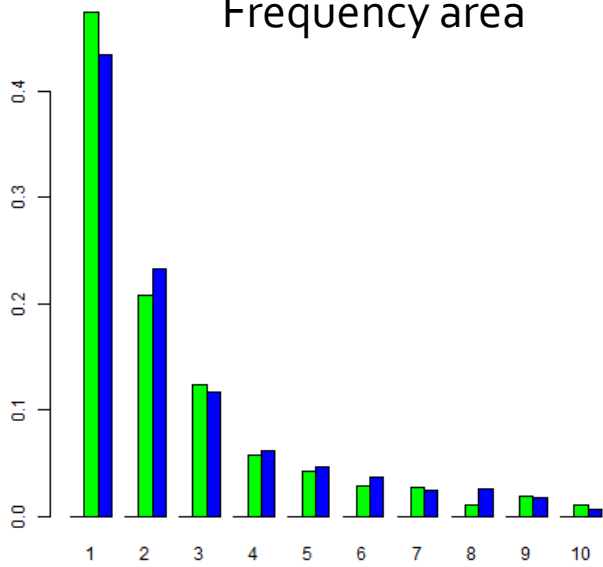

5th Working Group Meeting
REDD+ Guiana Shield Project

Analyzing historical deforestation Suriname

Situational awareness

- Hansen data: deforestation 2000-2013
- Deforestation is mostly alluvial goldmining
- Research question: what is the deforestation between 2000 and 2009, and 2009 and 2013 like?

Frequency

Frequency area

Core area

Shape index

Weighted Area Frequency