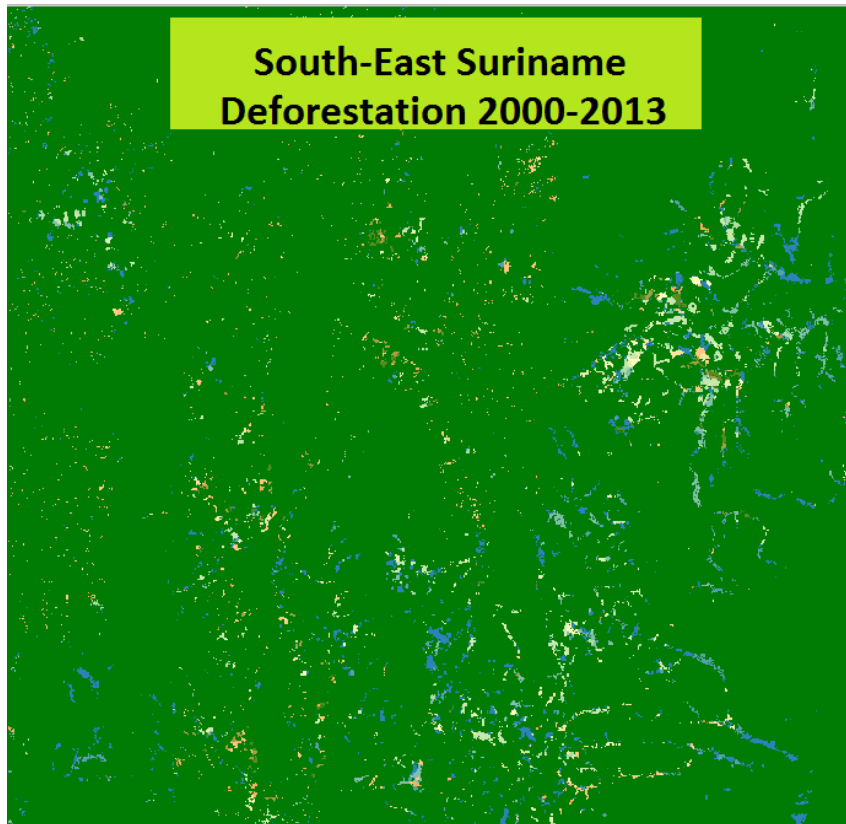

5th Working Group Meeting
REDD+ Guiana Shield Project

Analyzing historical deforestation Suriname

Situational awareness

- Hansen data: deforestation 2000-2013
- Deforestation is mostly alluvial goldmining
- Research question: what is the deforestation between 2000 and 2009, and 2009 and 2013 like?

Frequency

Frequency area

Core area

Shape index

Weighted Area Frequency