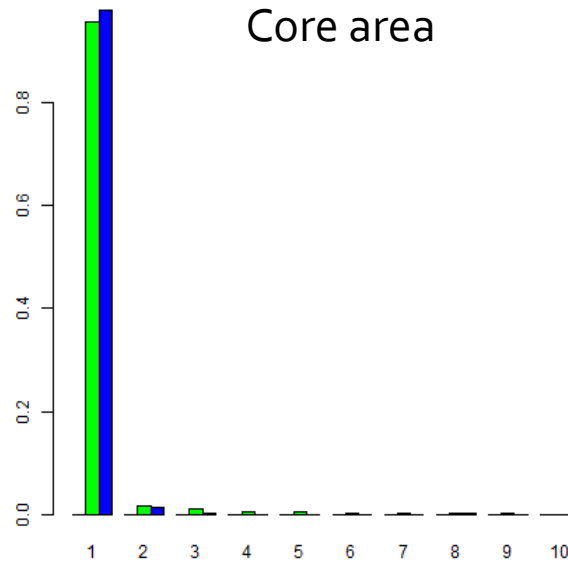

5th Working Group Meeting
REDD+ Guiana Shield Project

Analyzing historical deforestation Suriname

Situational awareness

- Hansen data: deforestation 2000-2013
- Deforestation is mostly alluvial goldmining
- Research question: what is the deforestation between 2000 and 2009, and 2009 and 2013 like?

Frequency

Frequency area

Core area

Shape index

Weighted Area Frequency