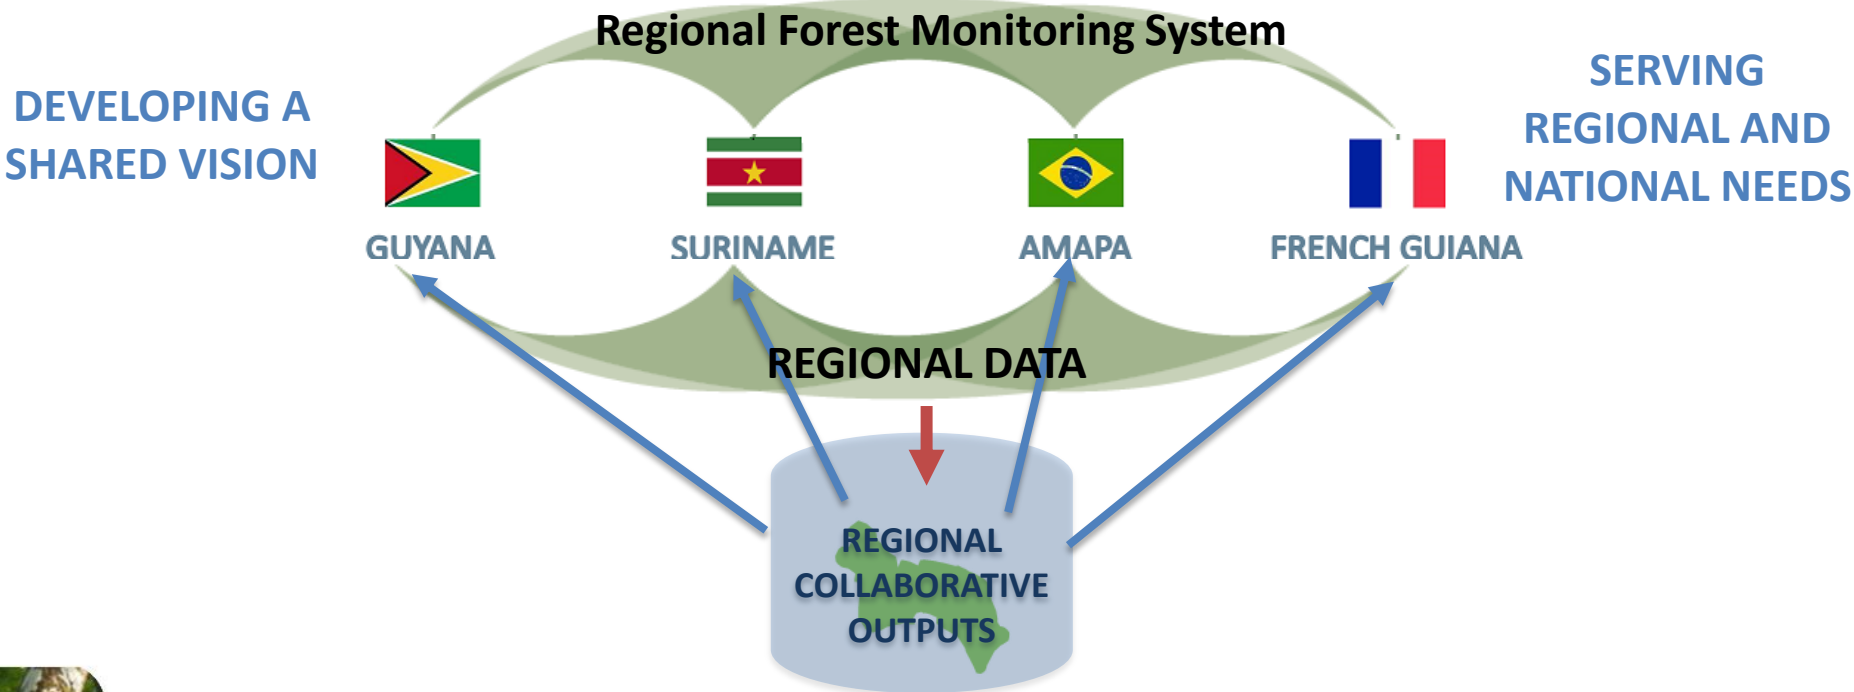

A culture of “working together”
A dynamic worth building further upon
A momentum has been reached

TIME TO USE IT

FUTURE COLLABORATION

Objectives:

- Providing decision-makers with reliable knowledge supporting land-use planning to protect the Guiana Shield
- Taking a global view and applying a regional perspective to improve REDD+ efficiency